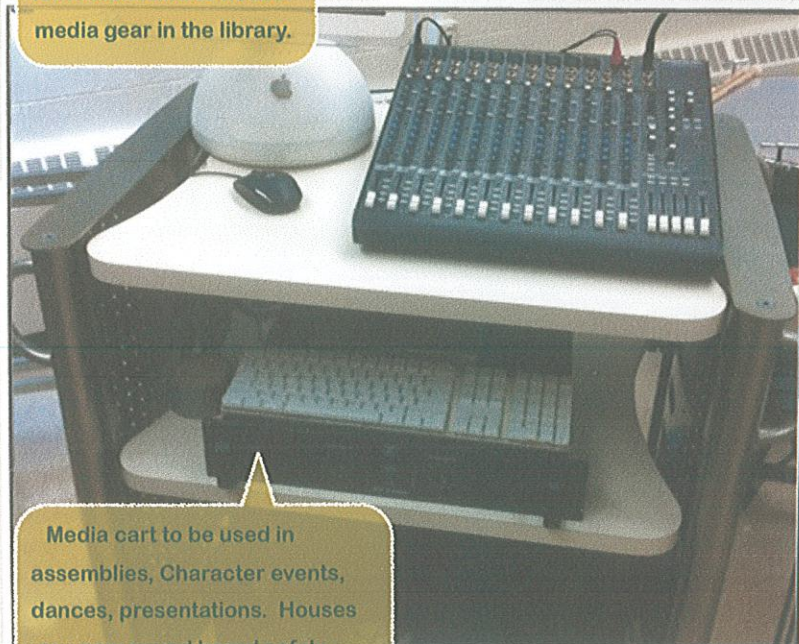

Thank-you!

Podium for presentations, support for lessons and to house media gear in the library.

Study areas for conferencing, professional reading and for quiet time!

Media cart to be used in assemblies, Character events, dances, presentations. Houses our new sound board safely.

Thank-you!

Large screen LCD TV to broadcast school events, news and related media. WOW!

Comfy chairs create a pleasant sitting area in our school.